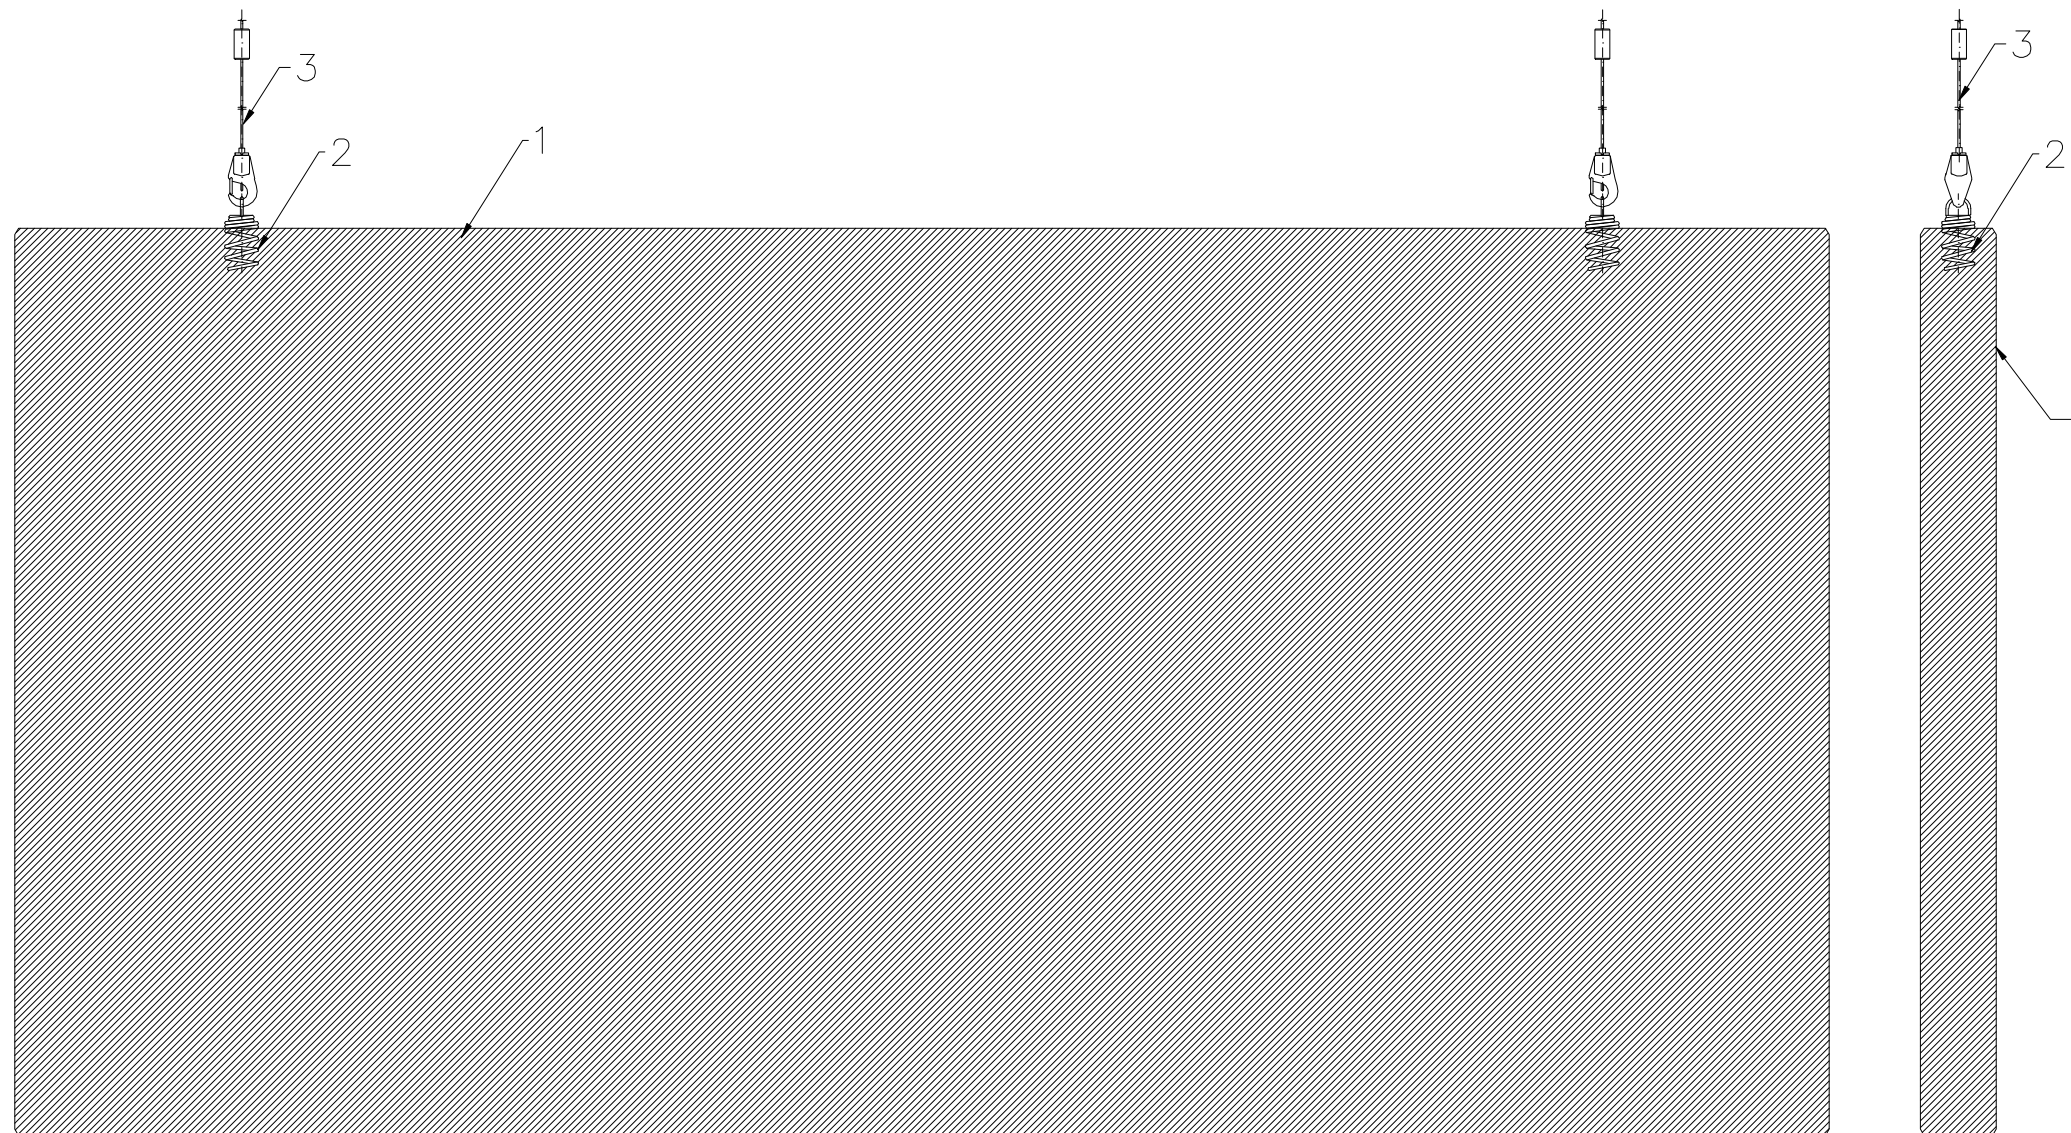

1. Baffle ROCKFON CONTOUR 1200mm x 600mm x 50mm
2. Spiral anchor
3. Adjustable hanger

All screws and other fastenings shown are indicative and illustrative only.
 Specific fasteners should be chosen dependent on substrates and materials being used.

Information: Acoustic regulation without a complete suspended ceiling – frameless baffles	Date:		Drawing Type:	
	Drawing No.:		Drawn by:	Scale: 1:5
	Contact Information:			
We kindly draw your attention to the fact that the above drawings should be considered as guidelines and therefore are without responsibility on the part of Rockfon Limited.				